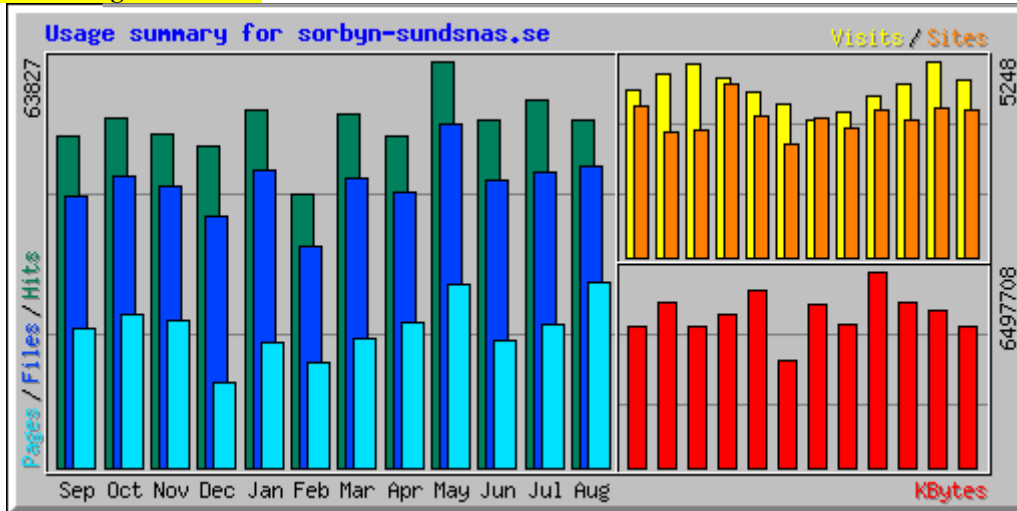

# Usage Statistics for sorbyn-sundsna.se

## Summary by Month

Generated 31-Aug-2014 23:03 CEST